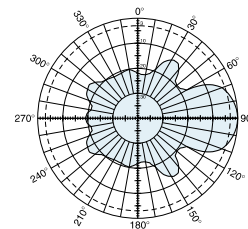

The Kathrein-Scala Miniflector® is a medium-gain half-parabolic antenna designed for fixed-station radio systems.

- Heavy-duty construction of anodized aluminum pipe, tubing and castings plus stainless steel hardware and fastenings for corrosion resistance.
- The feed assembly is foam-potted and sealed for maximum reliability in severe environments.

Specifications:

Frequency range	928–953 MHz
Gain	16 dBi
Impedance	50 ohms
VSWR	< 1.4:1
Polarization	Vertical
Front-to-back ratio	>23 dB
Maximum input power	100 watts (at 50°C)
H-plane beamwidth	16 degrees (half-power)
E-plane beamwidth	34 degrees (half-power)
Connector	N female
Weight	13 lb (5.9 kg)
Dimensions	46.5 x 18 x 16 inches (1181 x 457 x 406 mm)
Wind load at 93 mph (150kph) Front/Side	50 lbf / 28 lbf (222 N) / (121 N)
Wind survival rating*	120 mph (200 kph)
Shipping dimensions	47 x 18.5 x 16.5 inches (1194 x 470 x 419 mm)
Shipping weight	20 lb (9.1 kg)
Mounting	Mounting kits available for masts of 2.375 to 4.5 nch (60 to 114 mm) OD.

See reverse for order information.

H-plane
Horizontal pattern – V-polarization

E-plane
Vertical pattern – V-polarization

* Mechanical design is based on environmental conditions as stipulated in TIA-222-G-2 (December 2009) and/or ETS 300 019-1-4 which include the static mechanical load imposed on an antenna by wind at maximum velocity. See the Engineering Section of the catalog for further details.