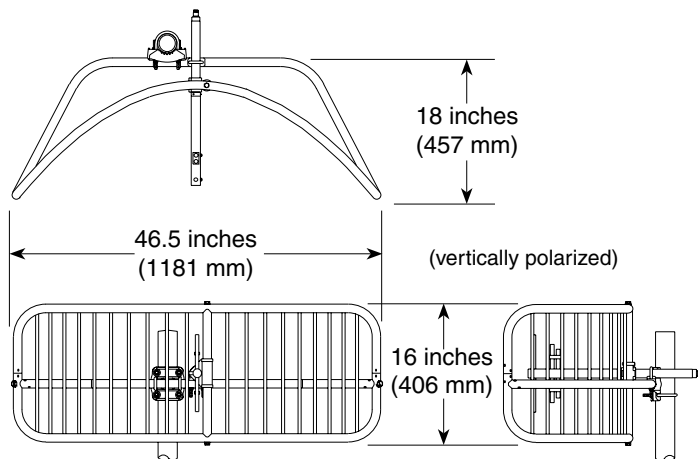

Specifications:

Frequency range	928–953 MHz
Gain	16 dBi
Impedance	50 ohms
VSWR	< 1.4:1
Polarization	Vertical
Front-to-back ratio	>23 dB
Maximum input power	100 watts (at 50°C)
H-plane beamwidth	16 degrees (half-power)
E-plane beamwidth	34 degrees (half-power)
Connector	N female
Weight	13 lb (5.9 kg)
Dimensions	46.5 x 18 x 16 inches (1181 x 457 x 406 mm)
Wind load at 93 mph (150kph) Front/Side	50 lbf / 28 lbf (222 N) / (121 N)
Wind survival rating*	120 mph (200 kph)
Shipping dimensions	47 x 18.5 x 16.5 inches (1194 x 470 x 419 mm)
Shipping weight	20 lb (9.1 kg)
Mounting	Mounting kits available for masts of 2.375 to 4.5 nch (60 to 114 mm) OD.

See reverse for order information.

H-plane
Horizontal pattern – V-polarization

E-plane
Vertical pattern – V-polarization

* Mechanical design is based on environmental conditions as stipulated in TIA-222-G-2 (December 2009) and/or ETS 300 019-1-4 which include the static mechanical load imposed on an antenna by wind at maximum velocity. See the Engineering Section of the catalog for further details.

10044-H

MINIFLECTOR is a registered trademark of Kathrein Inc., Scala Division.

Mounting Options:

Model	Description
MKPX-2	Mounting Kit for 2.375 inch (60 mm) OD mast.
MKPX-3	Mounting Kit for 2.875 inch (73 mm) OD mast.
MKPX-4	Mounting Kit for 3.5 inch (89 mm) OD mast.
MKPX-5	Mounting Kit for 4 inch (102 mm) OD mast.
MKPX-6	Mounting Kit for 4.5 inch (114 mm) OD mast.