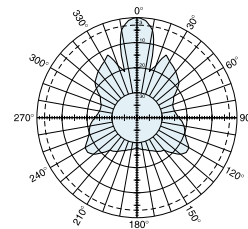

The Kathrein-Scala Miniflector® is a medium-gain half-parabolic antenna designed for fixed-station radio systems.

- Heavy-duty construction of anodized aluminum pipe, tubing and castings plus stainless steel hardware and fastenings for corrosion resistance.
- The feed assembly is foam-potted and sealed for maximum reliability in severe environments.

Specifications:

Frequency range	928–953 MHz
Gain	16 dBi
Impedance	50 ohms
VSWR	< 1.4:1
Polarization	Vertical
Front-to-back ratio	>23 dB
Maximum input power	100 watts (at 50°C)
H-plane beamwidth	16 degrees (half-power)
E-plane beamwidth	34 degrees (half-power)
Connector	N female
Weight	13 lb (5.9 kg)
Dimensions	46.5 x 18 x 16 inches (1181 x 457 x 406 mm)
Wind load at 93 mph (150kph) Front/Side	50 lbf / 28 lbf (222 N) / (121 N)
Wind survival rating*	120 mph (200 kph)
Shipping dimensions	47 x 18.5 x 16.5 inches (1194 x 470 x 419 mm)
Shipping weight	20 lb (9.1 kg)
Mounting	Mounting kits available for masts of 2.375 to 4.5 nch (60 to 114 mm) OD.

See reverse for order information.

H-plane
Horizontal pattern – V-polarization

E-plane
Vertical pattern – V-polarization

* Mechanical design is based on environmental conditions as stipulated in TIA-222-G-2 (December 2009) and/or ETS 300 019-1-4 which include the static mechanical load imposed on an antenna by wind at maximum velocity. See the Engineering Section of the catalog for further details.