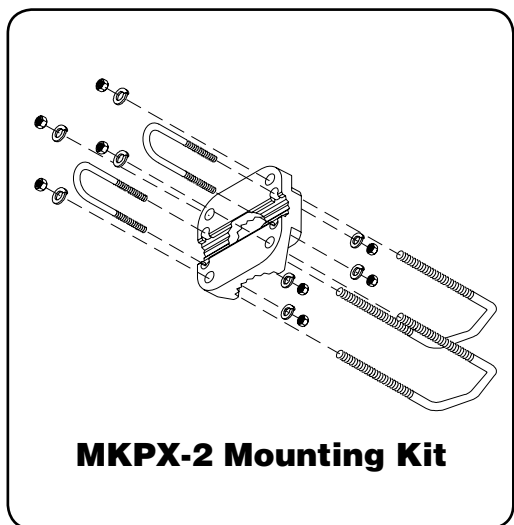

The Kathrein-Scala Miniflector® is a medium-gain half-parabolic antenna designed for fixed-station radio systems.

- Heavy-duty construction of anodized aluminum pipe, tubing and castings plus stainless steel hardware and fastenings for corrosion resistance.
- The feed assembly is foam-potted and sealed for maximum reliability in severe environments.

Specifications:

Frequency range	928–953 MHz
Gain	16 dBi
Impedance	50 ohms
VSWR	< 1.4:1
Polarization	Vertical
Front-to-back ratio	>23 dB
Maximum input power	100 watts (at 50°C)
H-plane beamwidth	16 degrees (half-power)
E-plane beamwidth	34 degrees (half-power)
Connector	N female
Weight	13 lb (5.9 kg)
Dimensions	46.5 x 18 x 16 inches (1181 x 457 x 406 mm)
Wind load at 93 mph (150kph) Front/Side	50 lbf / 28 lbf (222 N) / (121 N)
Wind survival rating*	120 mph (200 kph)
Shipping dimensions	47 x 18.5 x 16.5 inches (1194 x 470 x 419 mm)
Shipping weight	20 lb (9.1 kg)
Mounting	Mounting kits available for masts of 2.375 to 4.5 nch (60 to 114 mm) OD.

See reverse for order information.

H-plane
Horizontal pattern – V-polarization

E-plane
Vertical pattern – V-polarization

* Mechanical design is based on environmental conditions as stipulated in TIA-222-G-2 (December 2009) and/or ETS 300 019-1-4 which include the static mechanical load imposed on an antenna by wind at maximum velocity. See the Engineering Section of the catalog for further details.

10044-H

MINIFLECTOR is a registered trademark of Kathrein Inc., Scala Division.

Mounting Options:

Model	Description
MKPX-2	Mounting Kit for 2.375 inch (60 mm) OD mast.
MKPX-3	Mounting Kit for 2.875 inch (73 mm) OD mast.
MKPX-4	Mounting Kit for 3.5 inch (89 mm) OD mast.
MKPX-5	Mounting Kit for 4 inch (102 mm) OD mast.
MKPX-6	Mounting Kit for 4.5 inch (114 mm) OD mast.