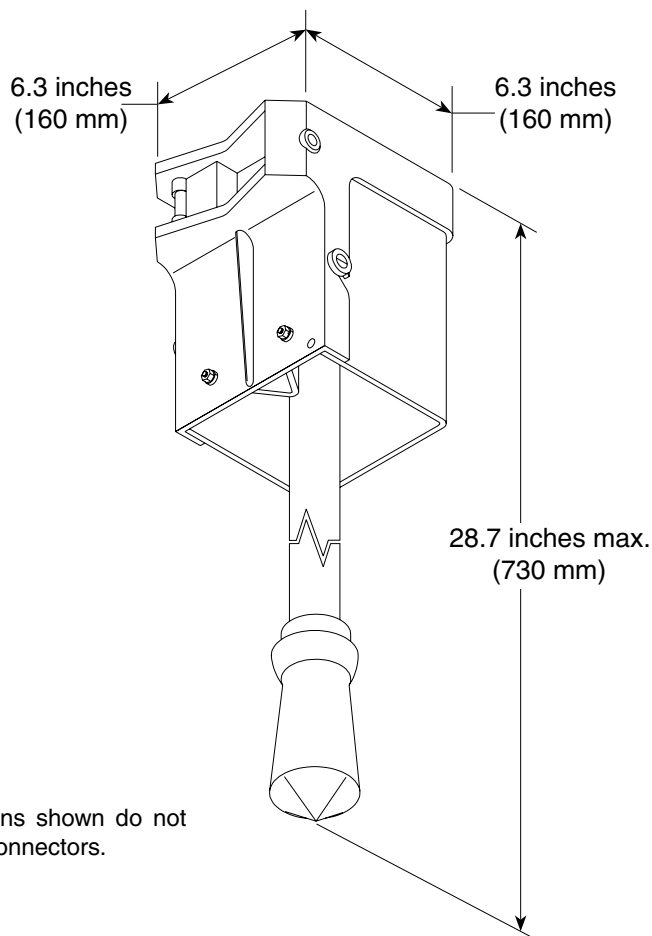

2-way RF Power Divider **K625521**
3-way RF Power Divider **K625621**
4-way RF Power Divider **K625721**

RF Power Dividers 146–174 MHz

Kathrein RF power dividers are designed for use in a number of professional applications including multi-element antenna arrays and radiating cable systems and other cases where efficient broadband power splitting is required. These dividers feature low insertion loss and excellent impedance match. Careful and conservative mechanical designs assure a long service life with high reliability and stability in even the most difficult environmental conditions.

K625521

11391-A
936.312/b

RF Power Dividers
146–174 MHz

Note: Dimensions shown do not include connectors.

Specifications:	K625521	K625621	K625721
Frequency range	146–174 MHz	146–174 MHz	146–174 MHz
Impedance	50 ohms	50 ohms	50 ohms
Insertion loss	<0.05 dB	<0.05 dB	<0.05 dB
Split	50%/50%	33.3%/33.3%/33.3%	25%/25%/25%/25%
VSWR	<1.1:1	<1.1:1	<1.1:1
Maximum input power	680 watts	680 watts	680 watts
Connector	N female	N female	N female
Weight	10 lb (4.6 kg)	10 lb (4.6 kg)	10 lb (4.6 kg)
Dimensions	20.9 x 6.3 x 6.3 inches (530 x 160 x 160 mm)	24.8 x 6.3 x 6.3 inches (630 x 160 x 160 mm)	28.7 x 6.3 x 6.3 inches (730 x 160 x 160 mm)
Shipping dimensions	21.9 x 7 x 7 inches (555 x 178 x 178 mm)	25.8 x 7 x 7 inches (655 x 178 x 178 mm)	29.7 x 7 x 7 inches (755 x 178 x 178 mm)
Shipping weight	12 lb (5.5 kg)	12 lb (5.5 kg)	12 lb (5.5 kg)
Mounting	For masts of 2.375 to 12.6 inch (60 to 320 mm) OD.		