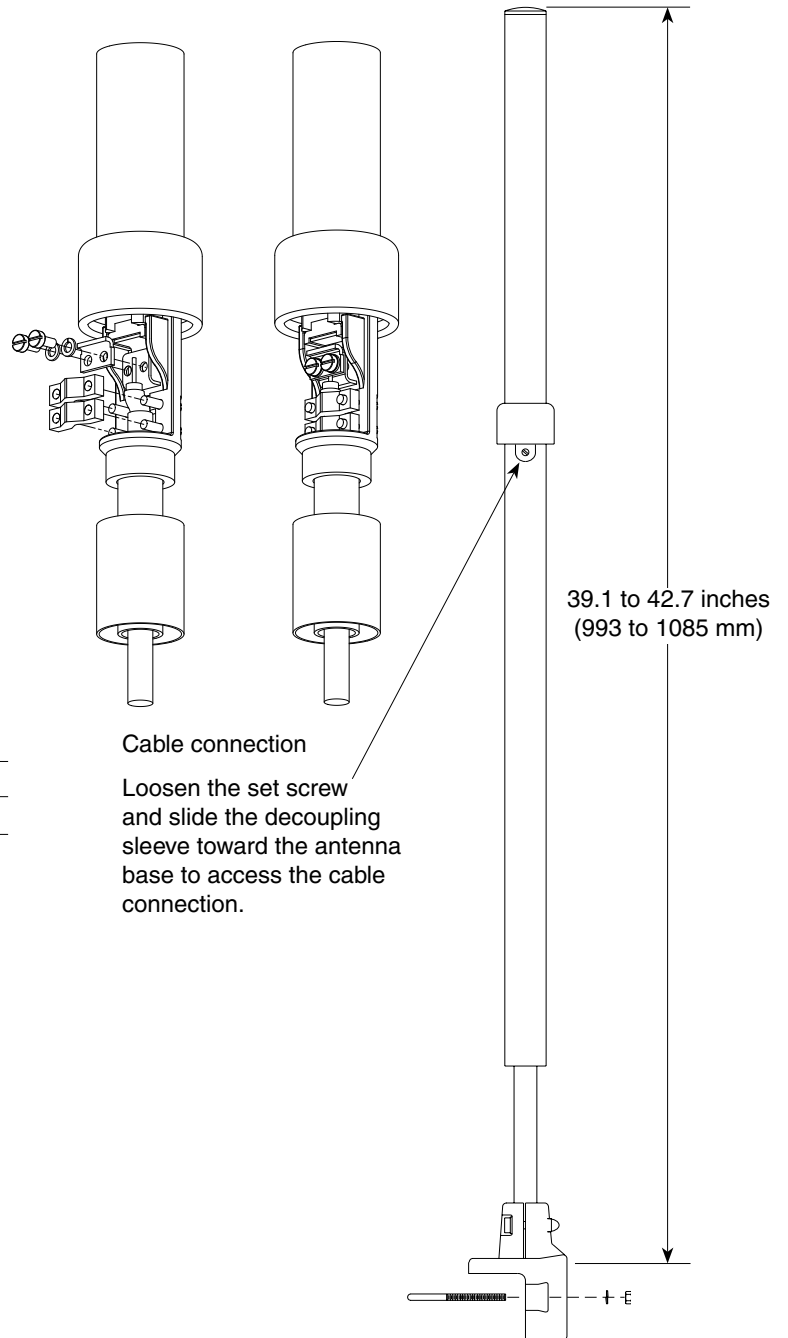

- Unity gain.
- Variable mounting configurations.
- Anodized aluminum construction.
- Inner conductor and all metal parts at DC ground potential.
- Cast aluminum base.
- Stainless steel hardware and fastenings.

Specifications:

Frequency range	K552626 146–156 MHz
	K552627 155–165 MHz
	K552628 164–174 MHz
Gain	2 dBi
Impedance	50 ohms
VSWR	<1.4:1
Polarization	Vertical
Maximum input power	130 watts (at 50°C)
H-plane beamwidth	Omni
E-plane beamwidth	78 degrees (half-power)
Connector	Connects to RG-213/U cable via terminals inside antenna. Customer supplied jumper required.
Weight	2.9 lb (1.3 kg)
Height	K552626 42.7 inches (1085 mm)
	K552627 41 inches (1042 mm)
	K552628 39.1 inches (993 mm)
Diameter	1.4 inches (35 mm)
Wind load	at 93 mph (150kph) 6 lbf / 25 N)
Wind survival rating*	120 mph (200 kph)
Shipping dimensions	49.4 x 4.4 x 3.8 inches (1254 x 112 x 97 mm)
Shipping weight	6 lb (2.8 kg)
Mounting	Mounting hardware supplied.
	A. Mounting for 1.6 to 2.2 inch (40 to 54 mm) OD mast.

H-plane
Horizontal pattern – V-polarization

E-plane
Vertical pattern – V-polarization

* Mechanical design is based on environmental conditions as stipulated in TIA-222-G-2 (December 2009) and/or ETS 300 019-1-4 which include the static mechanical load imposed on an antenna by wind at maximum velocity. See the Engineering Section of the catalog for further details.

10218-D
936.001/a

Omnidirectional Antenna
146 to 174 MHz

Mounting Options:

	Description
A	Mounting for 1.6 to 2.2 inch (40 to 54 mm) OD mast
B	Mounting for 0.8 to 2.2 inch (20 to 54 mm) OD mast

Order Information: