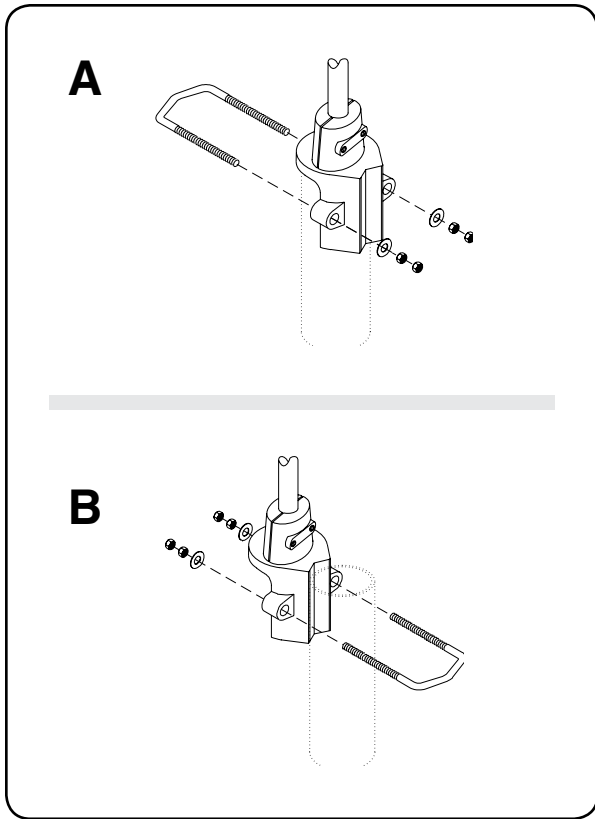

- Unity gain.
- Variable mounting configurations.
- Anodized aluminum construction.
- Inner conductor and all metal parts at DC ground potential.
- Cast aluminum base.
- Stainless steel hardware and fastenings.

Specifications:

Frequency range	K552626 146–156 MHz
	K552627 155–165 MHz
	K552628 164–174 MHz
Gain	2 dBi
Impedance	50 ohms
VSWR	<1.4:1
Polarization	Vertical
Maximum input power	130 watts (at 50°C)
H-plane beamwidth	Omni
E-plane beamwidth	78 degrees (half-power)
Connector	Connects to RG-213/U cable via terminals inside antenna. Customer supplied jumper required.
Weight	2.9 lb (1.3 kg)
Height	K552626 42.7 inches (1085 mm)
	K552627 41 inches (1042 mm)
	K552628 39.1 inches (993 mm)
Diameter	1.4 inches (35 mm)
Wind load	at 93 mph (150kph) 6 lbf / 25 N)
Wind survival rating*	120 mph (200 kph)
Shipping dimensions	49.4 x 4.4 x 3.8 inches (1254 x 112 x 97 mm)
Shipping weight	6 lb (2.8 kg)
Mounting	Mounting hardware supplied.
	A. Mounting for 1.6 to 2.2 inch (40 to 54 mm) OD mast.

H-plane
Horizontal pattern – V-polarization

E-plane
Vertical pattern – V-polarization

* Mechanical design is based on environmental conditions as stipulated in TIA-222-G-2 (December 2009) and/or ETS 300 019-1-4 which include the static mechanical load imposed on an antenna by wind at maximum velocity. See the Engineering Section of the catalog for further details.

10218-D
936.001/a

Omnidirectional Antenna
146 to 174 MHz

Mounting Options:

	Description
A	Mounting for 1.6 to 2.2 inch (40 to 54 mm) OD mast
B	Mounting for 0.8 to 2.2 inch (20 to 54 mm) OD mast

Order Information: