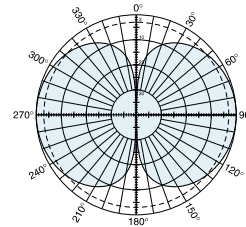

E-plane
Vertical pattern – V-polarization