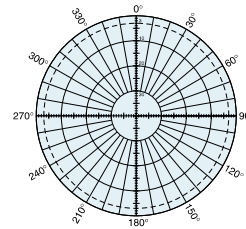

Omnidirectional Antenna
146 to 174 MHz

The Kathrein Scala Division K55262n-Series of omnidirectional broadband antennas is intended for use in professional fixed-station applications in the 146–174 MHz band. They feature:

Specifications:

Frequency range	K552626 146–156 MHz
	K552627 155–165 MHz
	K552628 164–174 MHz
Gain	2 dBi
Impedance	50 ohms
VSWR	<1.4:1
Polarization	Vertical
Maximum input power	130 watts (at 50°C)
H-plane beamwidth	Omni
E-plane beamwidth	78 degrees (half-power)
Connector	Connects to RG-213/U cable via terminals inside antenna. Customer supplied jumper required.
Weight	2.9 lb (1.3 kg)
Height	K552626 42.7 inches (1085 mm)
	K552627 41 inches (1042 mm)
	K552628 39.1 inches (993 mm)
Diameter	1.4 inches (35 mm)
Wind load	at 93 mph (150kph) 6 lbf / 25 N)
Wind survival rating*	120 mph (200 kph)
Shipping dimensions	49.4 x 4.4 x 3.8 inches (1254 x 112 x 97 mm)
Shipping weight	6 lb (2.8 kg)
Mounting	Mounting hardware supplied.
	A. Mounting for 1.6 to 2.2 inch (40 to 54 mm) OD mast.

10218-D
936.001/a

Omnidirectional Antenna
146 to 174 MHz

Mounting Options:

	Description
A	Mounting for 1.6 to 2.2 inch (40 to 54 mm) OD mast
B	Mounting for 0.8 to 2.2 inch (20 to 54 mm) OD mast

Order Information: