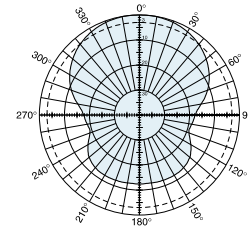

The Kathrein Scala CL6-440 is a broadband log-periodic antenna designed for professional fixed station applications in the 380–512 MHz band. It features very flat frequency response and low VSWR.

Conservative mechanical and electrical design, and the use of carefully selected materials result in high levels of performance and reliability in even the most severe environments.

Specifications:

Frequency range	380–512 MHz (broadband)
Gain	8.5 dBi
Impedance	50 ohms
VSWR	<1.5:1
Polarization	Horizontal or vertical
Front-to-back ratio	>15 dB
Maximum input power	50 watts
H-plane beamwidth	80 degrees (half-power)
E-plane beamwidth	55 degrees (half-power)
Connector	N female or TNC male
Weight	3.8 lb (1.7 kg)
Dimensions	29 x 16 x 6 inches (737 x 406 x 152 mm)
Wind load Front	at 100 mph (160 kph) 10 lbf (43 N)
Wind survival rating*	120 mph (200 kph)
Shipping dimensions	32 x 16 x 5 inches (813 x 406 x 127 mm)
Shipping weight	7 lb (3.2 kg)
Mounting	For masts of 1.75 to 2.75 inch (45 to 70 mm) OD.

(Shown vertically polarized)

H-plane
Horizontal pattern – V-polarization
Vertical pattern – H-polarization

E-plane
Horizontal pattern – H-polarization
Vertical pattern – V-polarization

* Mechanical design is based on environmental conditions as stipulated in TIA-222-G-2 (December 2009) and/or ETS 300 019-1-4 which include the static mechanical load imposed on an antenna by wind at maximum velocity. See the Engineering Section of the catalog for further details.