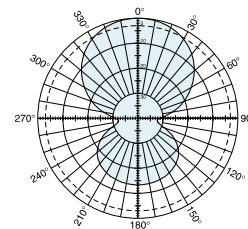

The Kathrein Scala CL6-440 is a broadband log-periodic antenna designed for professional fixed station applications in the 380–512 MHz band. It features very flat frequency response and low VSWR.

Conservative mechanical and electrical design, and the use of carefully selected materials result in high levels of performance and reliability in even the most severe environments.

Specifications:

Frequency range	380–512 MHz (broadband)
Gain	8.5 dBi
Impedance	50 ohms
VSWR	<1.5:1
Polarization	Horizontal or vertical
Front-to-back ratio	>15 dB
Maximum input power	50 watts
H-plane beamwidth	80 degrees (half-power)
E-plane beamwidth	55 degrees (half-power)
Connector	N female or TNC male
Weight	3.8 lb (1.7 kg)
Dimensions	29 x 16 x 6 inches (737 x 406 x 152 mm)
Wind load Front	at 100 mph (160 kph) 10 lbf (43 N)
Wind survival rating*	120 mph (200 kph)
Shipping dimensions	32 x 16 x 5 inches (813 x 406 x 127 mm)
Shipping weight	7 lb (3.2 kg)
Mounting	For masts of 1.75 to 2.75 inch (45 to 70 mm) OD.

(Shown vertically polarized)

H-plane
Horizontal pattern – V-polarization
Vertical pattern – H-polarization

E-plane
Horizontal pattern – H-polarization
Vertical pattern – V-polarization

* Mechanical design is based on environmental conditions as stipulated in TIA-222-G-2 (December 2009) and/or ETS 300 019-1-4 which include the static mechanical load imposed on an antenna by wind at maximum velocity. See the Engineering Section of the catalog for further details.