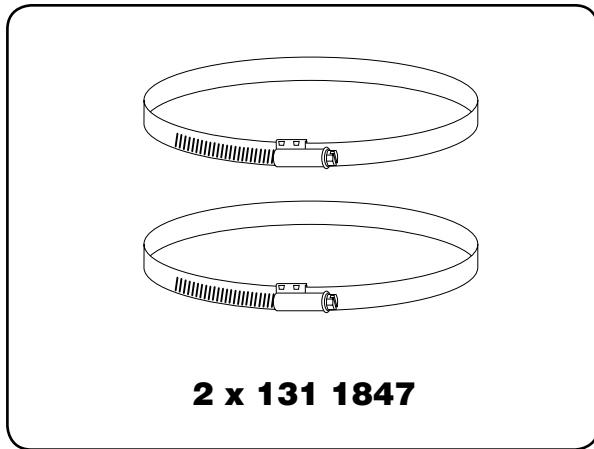

Specifications:

Frequency range	380–512 MHz (broadband)
Gain	8.5 dBi
Impedance	50 ohms
VSWR	<1.5:1
Polarization	Horizontal or vertical
Front-to-back ratio	>15 dB
Maximum input power	50 watts
H-plane beamwidth	80 degrees (half-power)
E-plane beamwidth	55 degrees (half-power)
Connector	N female or TNC male
Weight	3.8 lb (1.7 kg)
Dimensions	29 x 16 x 6 inches (737 x 406 x 152 mm)
Wind load Front	at 100 mph (160 kph) 10 lbf (43 N)
Wind survival rating*	120 mph (200 kph)
Shipping dimensions	32 x 16 x 5 inches (813 x 406 x 127 mm)
Shipping weight	7 lb (3.2 kg)
Mounting	For masts of 1.75 to 2.75 inch (45 to 70 mm) OD.

(Shown vertically polarized)

H-plane
Horizontal pattern – V-polarization
Vertical pattern – H-polarization

E-plane
Horizontal pattern – H-polarization
Vertical pattern – V-polarization

* Mechanical design is based on environmental conditions as stipulated in TIA-222-G-2 (December 2009) and/or ETS 300 019-1-4 which include the static mechanical load imposed on an antenna by wind at maximum velocity. See the Engineering Section of the catalog for further details.

Mounting Options:

2 x 131 1847	Mounting for 1.75 to 2.75 inch (45 to 70 mm) OD mast.
--------------	--

Order Information:

Model	
CL6-440N	Antenna with N female connector
CL6-440T	Antenna with TNC male connector