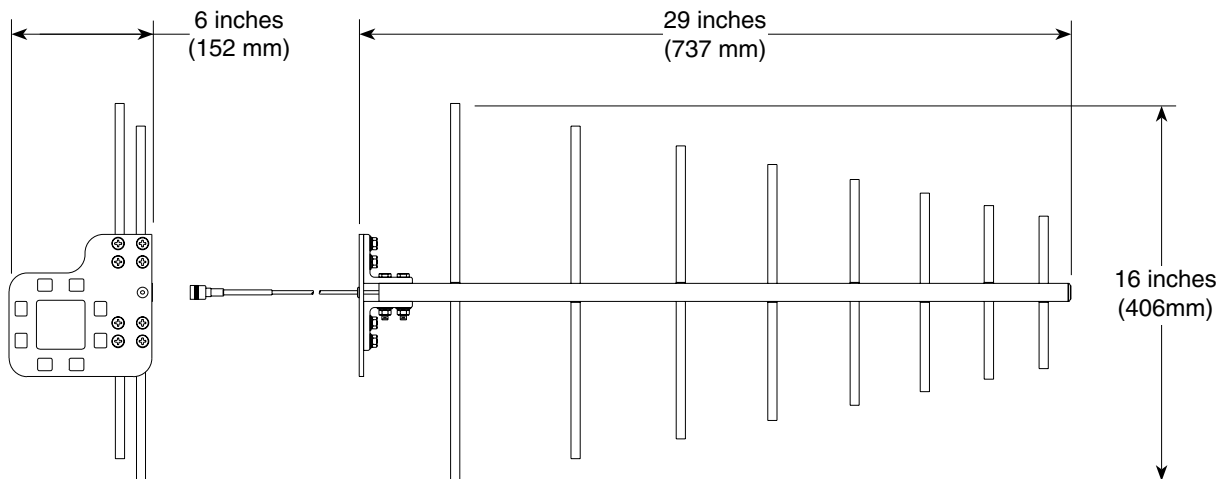

Specifications:

Frequency range	380–512 MHz (broadband)
Gain	8.5 dBi
Impedance	50 ohms
VSWR	<1.5:1
Polarization	Horizontal or vertical
Front-to-back ratio	>15 dB
Maximum input power	50 watts
H-plane beamwidth	80 degrees (half-power)
E-plane beamwidth	55 degrees (half-power)
Connector	N female or TNC male
Weight	3.8 lb (1.7 kg)
Dimensions	29 x 16 x 6 inches (737 x 406 x 152 mm)
Wind load Front	at 100 mph (160 kph) 10 lbf (43 N)
Wind survival rating*	120 mph (200 kph)
Shipping dimensions	32 x 16 x 5 inches (813 x 406 x 127 mm)
Shipping weight	7 lb (3.2 kg)
Mounting	For masts of 1.75 to 2.75 inch (45 to 70 mm) OD.

(Shown vertically polarized)

H-plane
Horizontal pattern – V-polarization
Vertical pattern – H-polarization

E-plane
Horizontal pattern – H-polarization
Vertical pattern – V-polarization

* Mechanical design is based on environmental conditions as stipulated in TIA-222-G-2 (December 2009) and/or ETS 300 019-1-4 which include the static mechanical load imposed on an antenna by wind at maximum velocity. See the Engineering Section of the catalog for further details.

Mounting Options:

2 x 131 1847	Mounting for 1.75 to 2.75 inch (45 to 70 mm) OD mast.
--------------	--

Order Information:

Model	
CL6-440N	Antenna with N female connector
CL6-440T	Antenna with TNC male connector