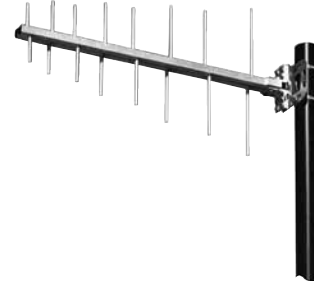

The Kathrein Scala CL6-440 is a broadband log-periodic antenna designed for professional fixed station applications in the 380–512 MHz band. It features very flat frequency response and low VSWR.

Conservative mechanical and electrical design, and the use of carefully selected materials result in high levels of performance and reliability in even the most severe environments.

Specifications:

Frequency range	380–512 MHz (broadband)
Gain	8.5 dBi
Impedance	50 ohms
VSWR	<1.5:1
Polarization	Horizontal or vertical
Front-to-back ratio	>15 dB
Maximum input power	50 watts
H-plane beamwidth	80 degrees (half-power)
E-plane beamwidth	55 degrees (half-power)
Connector	N female or TNC male
Weight	3.8 lb (1.7 kg)
Dimensions	29 x 16 x 6 inches (737 x 406 x 152 mm)
Wind load Front	at 100 mph (160 kph) 10 lbf (43 N)
Wind survival rating*	120 mph (200 kph)
Shipping dimensions	32 x 16 x 5 inches (813 x 406 x 127 mm)
Shipping weight	7 lb (3.2 kg)
Mounting	For masts of 1.75 to 2.75 inch (45 to 70 mm) OD.

(Shown vertically polarized)

H-plane
Horizontal pattern – V-polarization
Vertical pattern – H-polarization

E-plane
Horizontal pattern – H-polarization
Vertical pattern – V-polarization

* Mechanical design is based on environmental conditions as stipulated in TIA-222-G-2 (December 2009) and/or ETS 300 019-1-4 which include the static mechanical load imposed on an antenna by wind at maximum velocity. See the Engineering Section of the catalog for further details.

Mounting Options:

2 x 131 1847	Mounting for 1.75 to 2.75 inch (45 to 70 mm) OD mast.
--------------	--

Order Information:

Model	
CL6-440N	Antenna with N female connector
CL6-440T	Antenna with TNC male connector