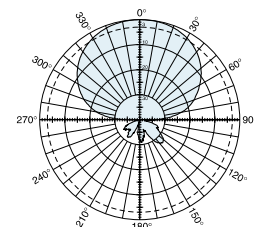

H-plane
Horizontal pattern – V-polarization
Vertical pattern – H-polarization