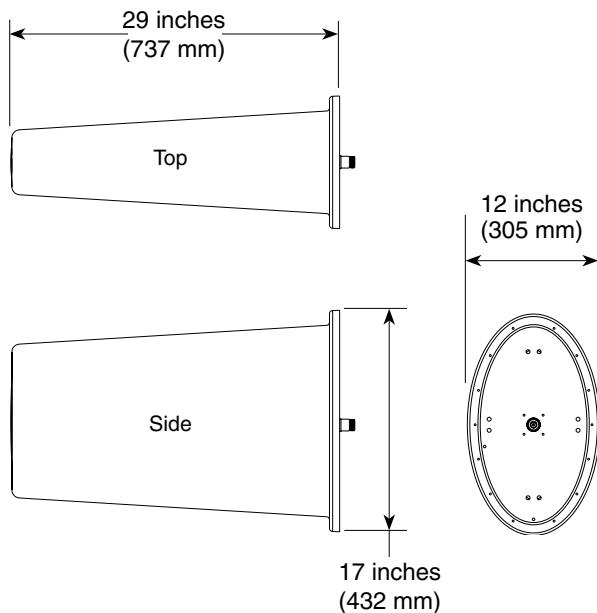

(Shown vertically polarized)

Specifications:

Frequency range	806–960 MHz
Gain	10 dBi
Impedance	50 ohms
VSWR	< 1.5:1
Polarization	Horizontal or vertical
Front-to-back ratio	>35 dB
Maximum input power	500 watts (at 50°C)
H-plane beamwidth	64 degrees (half-power)
E-plane beamwidth	49 degrees (half-power)
Connector	N female
Weight	22 lb (10 kg)
Dimensions	29 x 17 x 12 inches (737 x 432 x 305 mm)
Wind load at 93 mph (150kph)	
Side/Top/Rear	63 lbf / 16 lbf / 37 lbf (279 N) / (69 N) / (164 N)
Wind survival rating*	120 mph (200 kph)
Shipping dimensions	31 x 20 x 14.5 inches (787 x 508 x 368 mm)
Shipping weight	28.0 lb (12.7 kg)
Mounting	Mounting kits available for masts of 2.375 to 4.5 inch (60 to 114 mm) OD.

See reverse for order information.

H-plane
Horizontal pattern – V-polarization
Vertical pattern – H-polarization

E-plane
Horizontal pattern – H-polarization
Vertical pattern – V-polarization

* Mechanical design is based on environmental conditions as stipulated in TIA-222-G-2 (December 2009) and/or ETS 300 019-1-4 which include the static mechanical load imposed on an antenna by wind at maximum velocity. See the Engineering Section of the catalog for further details.

10042-H

Mounting Options:

Model	Description
MKPS-1	Mounting Kit for 2.375 inch (60 mm) OD mast.
MKPS-2	Mounting Kit for 2.875 inch (73 mm) OD mast.
MKPS-3	Mounting Kit for 3.5 inch (89 mm) OD mast.
MKPS-4	Mounting Kit for 4 inch (102 mm) OD mast.
MKPS-5	Mounting Kit for 4.5 inch (114 mm) OD mast.