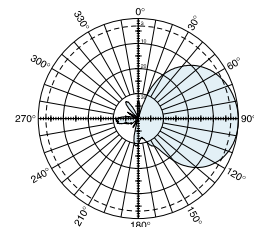

(Shown vertically polarized)

Specifications:

Frequency range	806–960 MHz
Gain	10 dBi
Impedance	50 ohms
VSWR	< 1.5:1
Polarization	Horizontal or vertical
Front-to-back ratio	>35 dB
Maximum input power	500 watts (at 50°C)
H-plane beamwidth	64 degrees (half-power)
E-plane beamwidth	49 degrees (half-power)
Connector	N female
Weight	22 lb (10 kg)
Dimensions	29 x 17 x 12 inches (737 x 432 x 305 mm)
Wind load at 93 mph (150kph)	
Side/Top/Rear	63 lbf / 16 lbf / 37 lbf (279 N) / (69 N) / (164 N)
Wind survival rating*	120 mph (200 kph)
Shipping dimensions	31 x 20 x 14.5 inches (787 x 508 x 368 mm)
Shipping weight	28.0 lb (12.7 kg)
Mounting	Mounting kits available for masts of 2.375 to 4.5 inch (60 to 114 mm) OD.

See reverse for order information.

H-plane
Horizontal pattern – V-polarization
Vertical pattern – H-polarization

E-plane
Horizontal pattern – H-polarization
Vertical pattern – V-polarization

* Mechanical design is based on environmental conditions as stipulated in TIA-222-G-2 (December 2009) and/or ETS 300 019-1-4 which include the static mechanical load imposed on an antenna by wind at maximum velocity. See the Engineering Section of the catalog for further details.