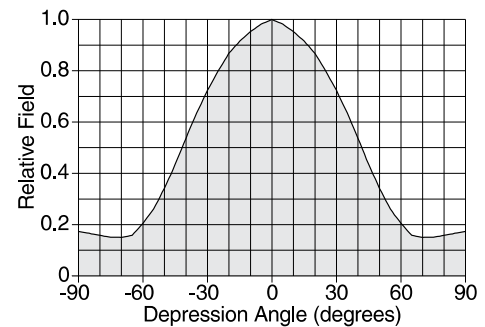

Elevation pattern

10748-C