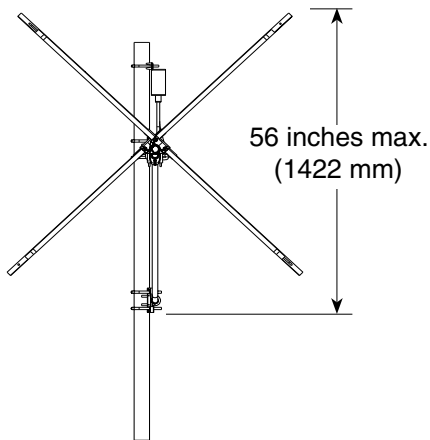

The CA5-FM/CP/RM may be used stand-alone or in stacked arrays for higher gain, increased side-lobe suppression, or custom azimuth patterns.

**Specifications:**

Frequency range	Any specified FM channel 88 to 108 MHz
Gain	6 dBd
Power gain	3.98
Impedance	50 ohms
VSWR	< 1.5:1
Polarization	Circular
Front-to-back ratio	>14 dB
Maximum input power	250 watts
Azimuth pattern	61 degrees (half-power)
Elevation pattern	61 degrees (half-power)
Connector	N female
Weight	35 lb (15.9 kg)
Dimensions	79 x 56 x 50.8 inches maximum (2007 x 1422 x 1290 mm)
Wind load Front	at 100 mph (160 kph) 98 lbf (377 N)
Wind survival rating*	120 mph (194 kph)
Shipping dimensions	84 x 13 x 8 inches maximum (2134 x 330 x 203 mm)
Shipping weight	38 lb (8.2 kg) maximum
Mounting	For masts of 2.375 inches (60 mm) OD.

**Order Information:**

Contact Scala Customer Service for detailed order information.

**Azimuth pattern**

**Elevation pattern**

10748-C

**Order Information:**

Contact Scala Customer Service for detailed order information.