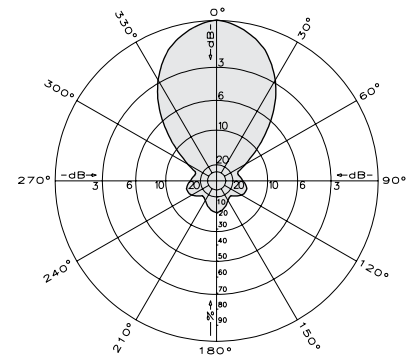

The CA5-FM/CP/RM may be used stand-alone or in stacked arrays for higher gain, increased side-lobe suppression, or custom azimuth patterns.

**Specifications:**

Frequency range	Any specified FM channel 88 to 108 MHz
Gain	6 dBd
Power gain	3.98
Impedance	50 ohms
VSWR	< 1.5:1
Polarization	Circular
Front-to-back ratio	>14 dB
Maximum input power	250 watts
Azimuth pattern	61 degrees (half-power)
Elevation pattern	61 degrees (half-power)
Connector	N female
Weight	35 lb (15.9 kg)
Dimensions	79 x 56 x 50.8 inches maximum (2007 x 1422 x 1290 mm)
Wind load Front	at 100 mph (160 kph) 98 lbf (377 N)
Wind survival rating*	120 mph (194 kph)
Shipping dimensions	84 x 13 x 8 inches maximum (2134 x 330 x 203 mm)
Shipping weight	38 lb (8.2 kg) maximum
Mounting	For masts of 2.375 inches (60 mm) OD.

**Order Information:**

Contact Scala Customer Service for detailed order information.

**Azimuth pattern**

**Elevation pattern**

10748-C

**Order Information:**

Contact Scala Customer Service for detailed order information.