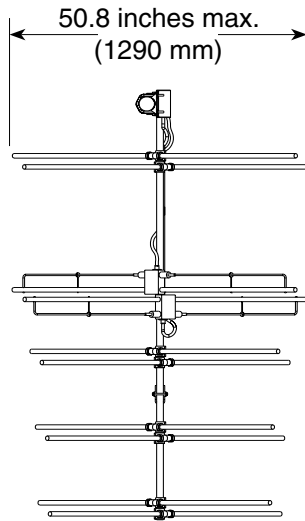

The CA5-FM/CP/RM may be used stand-alone or in stacked arrays for higher gain, increased side-lobe suppression, or custom azimuth patterns.

**Specifications:**

Frequency range	Any specified FM channel 88 to 108 MHz
Gain	6 dBd
Power gain	3.98
Impedance	50 ohms
VSWR	< 1.5:1
Polarization	Circular
Front-to-back ratio	>14 dB
Maximum input power	250 watts
Azimuth pattern	61 degrees (half-power)
Elevation pattern	61 degrees (half-power)
Connector	N female
Weight	35 lb (15.9 kg)
Dimensions	79 x 56 x 50.8 inches maximum (2007 x 1422 x 1290 mm)
Wind load Front	at 100 mph (160 kph) 98 lbf (377 N)
Wind survival rating*	120 mph (194 kph)
Shipping dimensions	84 x 13 x 8 inches maximum (2134 x 330 x 203 mm)
Shipping weight	38 lb (8.2 kg) maximum
Mounting	For masts of 2.375 inches (60 mm) OD.

**Order Information:**

Contact Scala Customer Service for detailed order information.

**Azimuth pattern**

**Elevation pattern**

10748-C

**Order Information:**

Contact Scala Customer Service for detailed order information.