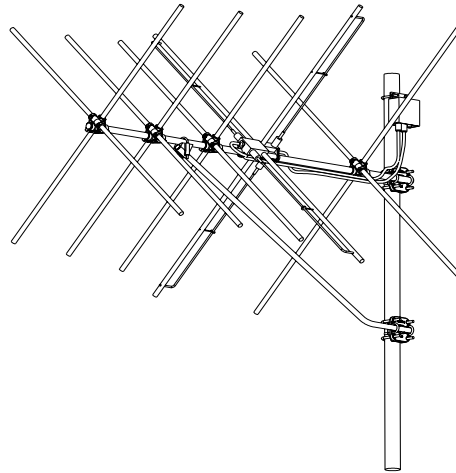

The Scala CA5-FM/CP/RM is a ruggedly built yagi antenna, designed for professional FM transmit and receive applications.

Like all Scala antennas, the CA5-FM/CP/RM is made of the finest materials resulting in superior performance and long service life.

The CA5-FM/CP/RM may be used stand-alone or in stacked arrays for higher gain, increased side-lobe suppression, or custom azimuth patterns.

**Specifications:**

Frequency range	Any specified FM channel 88 to 108 MHz
Gain	6 dBd
Power gain	3.98
Impedance	50 ohms
VSWR	< 1.5:1
Polarization	Circular
Front-to-back ratio	>14 dB
Maximum input power	250 watts
Azimuth pattern	61 degrees (half-power)
Elevation pattern	61 degrees (half-power)
Connector	N female
Weight	35 lb (15.9 kg)
Dimensions	79 x 56 x 50.8 inches maximum (2007 x 1422 x 1290 mm)
Wind load Front	at 100 mph (160 kph) 98 lbf (377 N)
Wind survival rating*	120 mph (194 kph)
Shipping dimensions	84 x 13 x 8 inches maximum (2134 x 330 x 203 mm)
Shipping weight	38 lb (8.2 kg) maximum
Mounting	For masts of 2.375 inches (60 mm) OD.

**Order Information:**

Contact Scala Customer Service for detailed order information.

**Azimuth pattern**

**Elevation pattern**

10748-C

**Order Information:**

Contact Scala Customer Service for detailed order information.