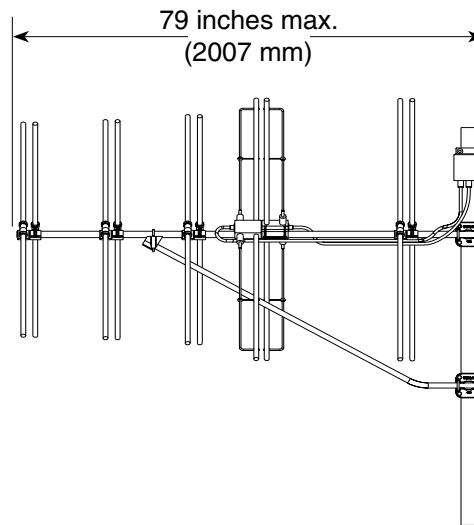

The CA5-FM/CP/RM may be used stand-alone or in stacked arrays for higher gain, increased side-lobe suppression, or custom azimuth patterns.

**Specifications:**

Frequency range	Any specified FM channel 88 to 108 MHz
Gain	6 dBd
Power gain	3.98
Impedance	50 ohms
VSWR	< 1.5:1
Polarization	Circular
Front-to-back ratio	>14 dB
Maximum input power	250 watts
Azimuth pattern	61 degrees (half-power)
Elevation pattern	61 degrees (half-power)
Connector	N female
Weight	35 lb (15.9 kg)
Dimensions	79 x 56 x 50.8 inches maximum (2007 x 1422 x 1290 mm)
Wind load Front	at 100 mph (160 kph) 98 lbf (377 N)
Wind survival rating*	120 mph (194 kph)
Shipping dimensions	84 x 13 x 8 inches maximum (2134 x 330 x 203 mm)
Shipping weight	38 lb (8.2 kg) maximum
Mounting	For masts of 2.375 inches (60 mm) OD.

**Order Information:**

Contact Scala Customer Service for detailed order information.

**Azimuth pattern**

**Elevation pattern**

10748-C

**Order Information:**

Contact Scala Customer Service for detailed order information.