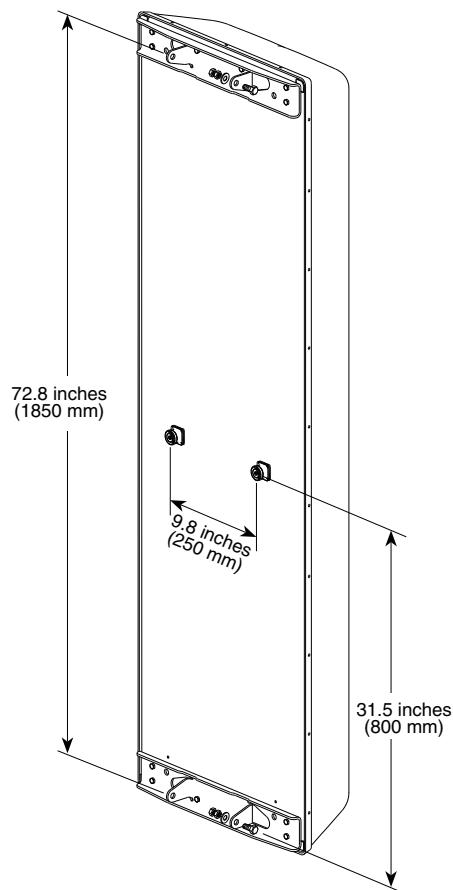

General specifications:

Frequency range	380–430 MHz
Impedance	50 ohms
VSWR	<1.5:1
Intermodulation (2x20w)	IM3: <-150 dBc
Polarization	+45° and -45°
Isolation	> 30 dB
Maximum input power	500 watts (at 50° C)
Electrical downtilt	6 degrees
Connectors	2 x 7-16 DIN female
Weight	41.9 lb (19 kg)
Dimensions	78.7 x 19.4 x 7.5 inches (2000 x 492 x 190 mm)
Equivalent flat plate area	14.8 ft ² (1.375 m ²)
Wind survival rating*	120 mph (200 kph)
Shipping dimensions	81.1 x 22 x 10.8 inches (2060 x 562 x 274 mm)
Shipping weight	48.5 lb (22 kg)
Mounting	See mounting hardware options on reverse.

Horizontal pattern
±45°- polarization

Vertical pattern
±45°- polarization

10869-B
936.1935/a

Mounting Options:

Model	Description
733 736	Mounting Kit for 2 to 4.9 inch (50 to 125mm) OD mast.
K611403 (shown)	Offset Mounting Kit for 4.6 to 8.3 inch (116 to 210 mm) OD mast.
K611404	Mounting Kit for 8.3 to 15 inch (210 to 380mm) OD mast.
K611405	Mounting Kit for 15 to 20.5 inch (380 to 521mm) OD mast.
733 695	Tilt Mounting Kit 0–12 degrees downtilt angle.

Order Information:

Model	Description
742 242	Panel antenna with 7-16 DIN connector

All specifications are subject to change without notice. The latest specifications are available at www.kathrein-scala.com.