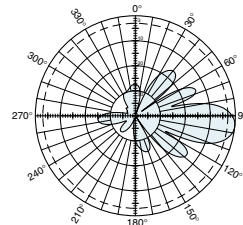

Vertical pattern
±45°- polarization