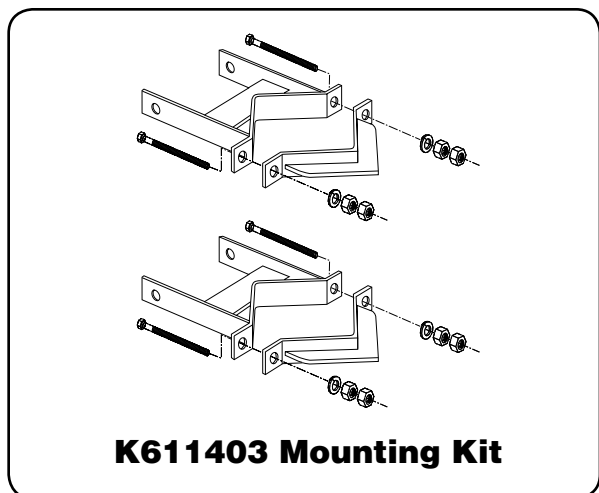

General specifications:

Frequency range	380–430 MHz
Impedance	50 ohms
VSWR	<1.5:1
Intermodulation (2x20w)	IM3: <-150 dBc
Polarization	+45° and -45°
Isolation	> 30 dB
Maximum input power	500 watts (at 50° C)
Electrical downtilt	6 degrees
Connectors	2 x 7-16 DIN female
Weight	41.9 lb (19 kg)
Dimensions	78.7 x 19.4 x 7.5 inches (2000 x 492 x 190 mm)
Equivalent flat plate area	14.8 ft ² (1.375 m ²)
Wind survival rating*	120 mph (200 kph)
Shipping dimensions	81.1 x 22 x 10.8 inches (2060 x 562 x 274 mm)
Shipping weight	48.5 lb (22 kg)
Mounting	See mounting hardware options on reverse.

Horizontal pattern
±45°- polarization

Vertical pattern
±45°- polarization

10869-B
936.1935/a

Mounting Options:

Model	Description
733 736	Mounting Kit for 2 to 4.9 inch (50 to 125mm) OD mast.
K611403 (shown)	Offset Mounting Kit for 4.6 to 8.3 inch (116 to 210 mm) OD mast.
K611404	Mounting Kit for 8.3 to 15 inch (210 to 380mm) OD mast.
K611405	Mounting Kit for 15 to 20.5 inch (380 to 521mm) OD mast.
733 695	Tilt Mounting Kit 0–12 degrees downtilt angle.