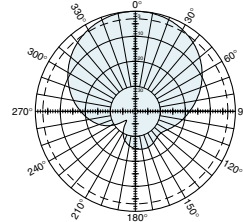

General specifications:

Frequency range	380–430 MHz
Impedance	50 ohms
VSWR	<1.5:1
Intermodulation (2x20w)	IM3: <-150 dBc
Polarization	+45° and -45°
Isolation	> 30 dB
Maximum input power	500 watts (at 50° C)
Electrical downtilt	6 degrees
Connectors	2 x 7-16 DIN female
Weight	41.9 lb (19 kg)
Dimensions	78.7 x 19.4 x 7.5 inches (2000 x 492 x 190 mm)
Equivalent flat plate area	14.8 ft² (1.375 m²)
Wind survival rating*	120 mph (200 kph)
Shipping dimensions	81.1 x 22 x 10.8 inches (2060 x 562 x 274 mm)
Shipping weight	48.5 lb (22 kg)
Mounting	See mounting hardware options on reverse.

See reverse for order information.

Specifications:	380–430 MHz	430–470 MHz
Gain	14.5 dBi	14.7 dBi
Front to back ratio	25 dB (co-polar)	24 dB (co-polar)
H-plane beamwidth ± 45° polarization	68 degrees (half-power)	65 degrees (half-power)
E-plane beamwidth ± 45° polarization	18 degrees (half-power)	17 degrees (half-power)

* Mechanical design is based on environmental conditions as stipulated in EIA-222-F (June 1996) and/or ETS 300 019-1-4 which include the static mechanical load imposed on an antenna by wind at maximum velocity. See the Engineering Section of the catalog for further details.

Horizontal pattern
±45°- polarization