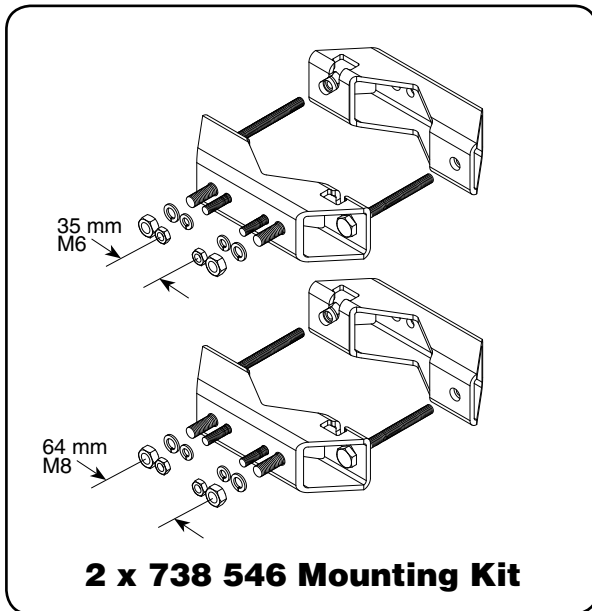

Specifications:

Frequency range	806–960 MHz	
Gain	2 x 8.5 dBi (806–880 MHz) 2 x 9 dBi (880–960 MHz)	
Impedance	50 ohms	
VSWR	< 1.5:1	
Intermodulation (2x20w)	IM3: <-150dBc	
Polarization	+45° and -45°	
Front-to-back ratio	>27 dB (co-polar)	
Maximum input power	350 watts (at 50°C) per input	
±45° polarization horizontal beamwidth	70 degrees (half-power) (806–880 MHz) 65 degrees (half-power) (880–960 MHz)	
±45° polarization vertical beamwidth	70 degrees (half-power) (806–880 MHz) 68 degrees (half-power) (880–960 MHz)	
Connector	2 x 7-16 DIN female	
Isolation	>30 dB	
Cross polar ratio		
Main direction	0°	25 dB (typical)
Sector	±60°	≥10 dB
Weight	6.6 lb (3 kg)	
Dimensions	10.1 x 10.3 x 4.6 inches (256 x 262 x 116 mm)	
Equivalent flat plate area	0.86 ft ² (0.08 m ²)	
Wind survival rating*	120 mph (200 kph)	
Shipping dimensions	14.8 x 11.3 x 6.5 inches (377 x 287 x 165 mm)	
Shipping weight	9.9 lb (4.5 kg)	
Mounting	Fixed mount options are available for 2 to 4.6 inch (50 to 115 mm) OD masts.	

See reverse for order information.

Horizontal pattern
±45°- polarization

Vertical pattern
±45°- polarization

* Mechanical design is based on environmental conditions as stipulated in EIA-222-F (June 1996) and/or ETS 300 019-1-4 which include the static mechanical load imposed on an antenna by wind at maximum velocity.

10534-D
936.1408/g

Mounting Options:

Model	Description
2 x 738 546	Mounting Kit for 2 to 4.6 inch (50 to 115 mm) OD mast.
742 033	Three-panel Sector Mounting Kit (120 deg. ea.) for 4.5 inch (114.3 mm) OD mast.
742 034	Three-panel Sector Mounting Kit (120 deg. ea.) for 5.5 inch (139.7 mm) OD mast.

Profile PA1

Order Information:

Model	Description
739 619	Antenna with 7-16 DIN connectors 0° electrical downtilt

All specifications are subject to change without notice. The latest specifications are available at www.kathrein-scala.com.