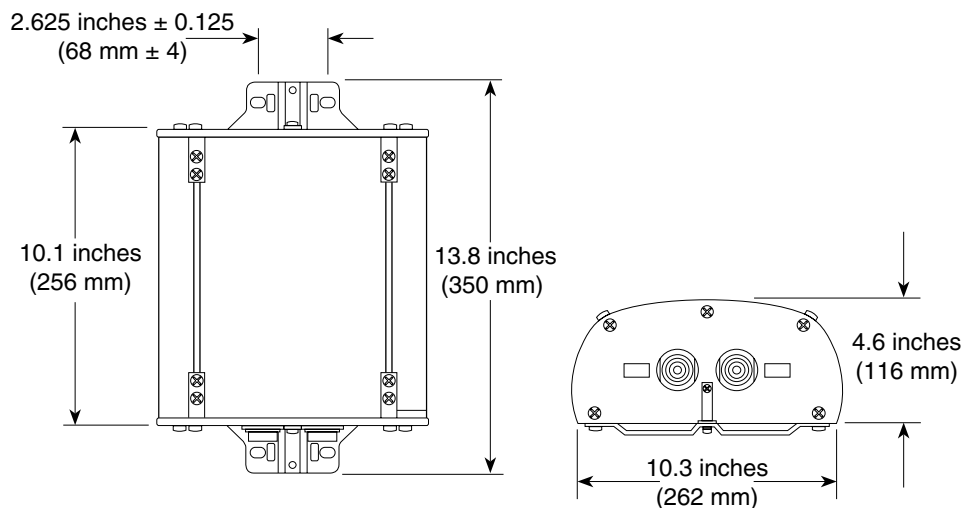

Specifications:

Frequency range	806–960 MHz	
Gain	2 x 8.5 dBi (806–880 MHz) 2 x 9 dBi (880–960 MHz)	
Impedance	50 ohms	
VSWR	< 1.5:1	
Intermodulation (2x20w)	IM3: <-150dBc	
Polarization	+45° and -45°	
Front-to-back ratio	>27 dB (co-polar)	
Maximum input power	350 watts (at 50°C) per input	
±45° polarization horizontal beamwidth	70 degrees (half-power) (806–880 MHz) 65 degrees (half-power) (880–960 MHz)	
±45° polarization vertical beamwidth	70 degrees (half-power) (806–880 MHz) 68 degrees (half-power) (880–960 MHz)	
Connector	2 x 7-16 DIN female	
Isolation	>30 dB	
Cross polar ratio		
Main direction	0°	25 dB (typical)
Sector	±60°	≥10 dB
Weight	6.6 lb (3 kg)	
Dimensions	10.1 x 10.3 x 4.6 inches (256 x 262 x 116 mm)	
Equivalent flat plate area	0.86 ft ² (0.08 m ²)	
Wind survival rating*	120 mph (200 kph)	
Shipping dimensions	14.8 x 11.3 x 6.5 inches (377 x 287 x 165 mm)	
Shipping weight	9.9 lb (4.5 kg)	
Mounting	Fixed mount options are available for 2 to 4.6 inch (50 to 115 mm) OD masts.	

See reverse for order information.

Horizontal pattern
±45°- polarization

Vertical pattern
±45°- polarization

* Mechanical design is based on environmental conditions as stipulated in EIA-222-F (June 1996) and/or ETS 300 019-1-4 which include the static mechanical load imposed on an antenna by wind at maximum velocity.

10534-D
936.1408/g

Mounting Options:

Model	Description
2 x 738 546	Mounting Kit for 2 to 4.6 inch (50 to 115 mm) OD mast.
742 033	Three-panel Sector Mounting Kit (120 deg. ea.) for 4.5 inch (114.3 mm) OD mast.
742 034	Three-panel Sector Mounting Kit (120 deg. ea.) for 5.5 inch (139.7 mm) OD mast.