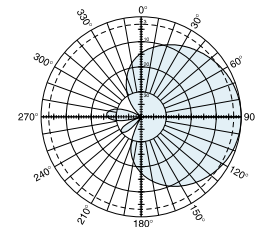

Kathrein's X-polarized antennas are designed for use in digital polarization diversity systems.

- X-polarized (+45° and -45°).
- UV resistant pulltruded radomes.
- Wideband vector dipole technology.
- DC Grounded metallic parts for impulse suppression.

Specifications:

Frequency range	806–960 MHz	
Gain	2 x 8.5 dBi (806–880 MHz) 2 x 9 dBi (880–960 MHz)	
Impedance	50 ohms	
VSWR	< 1.5:1	
Intermodulation (2x20w)	IM3: <-150dBc	
Polarization	+45° and -45°	
Front-to-back ratio	>27 dB (co-polar)	
Maximum input power	350 watts (at 50°C) per input	
±45° polarization horizontal beamwidth	70 degrees (half-power) (806–880 MHz) 65 degrees (half-power) (880–960 MHz)	
±45° polarization vertical beamwidth	70 degrees (half-power) (806–880 MHz) 68 degrees (half-power) (880–960 MHz)	
Connector	2 x 7-16 DIN female	
Isolation	>30 dB	
Cross polar ratio		
Main direction	0°	25 dB (typical)
Sector	±60°	≥10 dB
Weight	6.6 lb (3 kg)	
Dimensions	10.1 x 10.3 x 4.6 inches (256 x 262 x 116 mm)	
Equivalent flat plate area	0.86 ft ² (0.08 m ²)	
Wind survival rating*	120 mph (200 kph)	
Shipping dimensions	14.8 x 11.3 x 6.5 inches (377 x 287 x 165 mm)	
Shipping weight	9.9 lb (4.5 kg)	
Mounting	Fixed mount options are available for 2 to 4.6 inch (50 to 115 mm) OD masts.	

See reverse for order information.

Horizontal pattern
±45°- polarization

Vertical pattern
±45°- polarization

* Mechanical design is based on environmental conditions as stipulated in EIA-222-F (June 1996) and/or ETS 300 019-1-4 which include the static mechanical load imposed on an antenna by wind at maximum velocity.