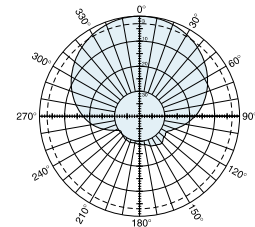

Specifications:

Frequency range	806–960 MHz	
Gain	2 x 8.5 dBi (806–880 MHz) 2 x 9 dBi (880–960 MHz)	
Impedance	50 ohms	
VSWR	< 1.5:1	
Intermodulation (2x20w)	IM3: <-150dBc	
Polarization	+45° and -45°	
Front-to-back ratio	>27 dB (co-polar)	
Maximum input power	350 watts (at 50°C) per input	
±45° polarization horizontal beamwidth	70 degrees (half-power) (806–880 MHz) 65 degrees (half-power) (880–960 MHz)	
±45° polarization vertical beamwidth	70 degrees (half-power) (806–880 MHz) 68 degrees (half-power) (880–960 MHz)	
Connector	2 x 7-16 DIN female	
Isolation	>30 dB	
Cross polar ratio		
Main direction	0°	25 dB (typical)
Sector	±60°	≥10 dB
Weight	6.6 lb (3 kg)	
Dimensions	10.1 x 10.3 x 4.6 inches (256 x 262 x 116 mm)	
Equivalent flat plate area	0.86 ft ² (0.08 m ²)	
Wind survival rating*	120 mph (200 kph)	
Shipping dimensions	14.8 x 11.3 x 6.5 inches (377 x 287 x 165 mm)	
Shipping weight	9.9 lb (4.5 kg)	
Mounting	Fixed mount options are available for 2 to 4.6 inch (50 to 115 mm) OD masts.	

See reverse for order information.

Horizontal pattern
±45°- polarization

Vertical pattern
±45°- polarization

* Mechanical design is based on environmental conditions as stipulated in EIA-222-F (June 1996) and/or ETS 300 019-1-4 which include the static mechanical load imposed on an antenna by wind at maximum velocity.